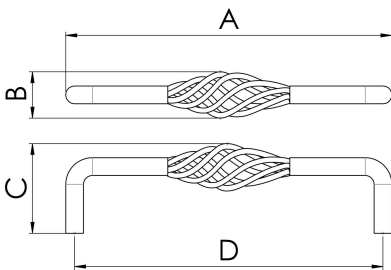

Steel Cage Pull Handle

FTD1240

Steel cage fixed pull handle. A D type pull handle with an intricate central oval cage giving this handle comfort and substance to grip.