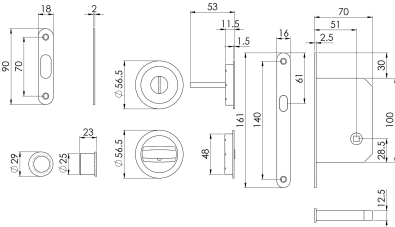

Sliding Door Set

ART55B Range

Sliding Door Set with WC Turn, Flush Pull and Lock. Sliding bathroom door set comprising of a turn and release, finger pull and a lock . The slim lock has a hook bolt which locates into a keep which is morticed into the frame. The thumb turn operates the lock mechanism and the coin release provides access in case of emergency.