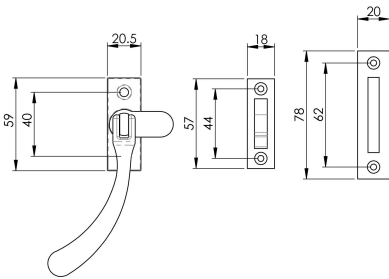

Bulb End Casement Fastener

LF5545

Black Antique casement fastener with a bulb end, for use on timber casement windows. Popular in traditional interiors, country homes and cottages. Matching casement stays available (LF5544) Comes with a 10 year mechanical guarantee.