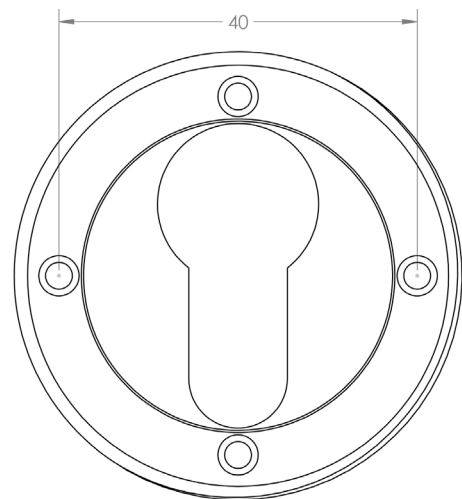

TECHNICAL DRAWING

FINISHES

- Antique Brass
- Dark Bronze
- Polished Nickel
- Satin Brass
- Satin Nickel