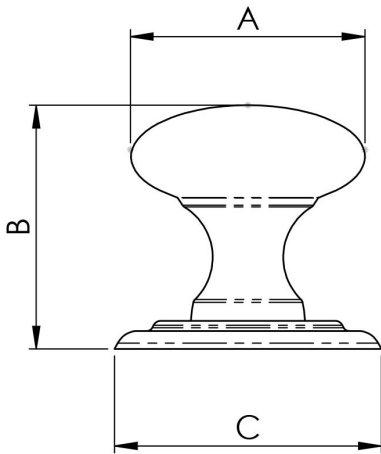

Victorian Knob 25mm

DL47ACP

This popular smooth styled mushroom knob sits on an elegant tiered rose for texture and eye-catching appeal. Comfortable to the grip and easy to maintain. Designed to compliment the mortice knobs in the Victorian range. Available in different finishes and sizes.