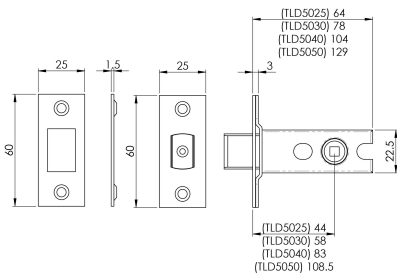

Easi-T Tubular Dead Bolt

TLD5025 Range

Tubular Dead Bolt. with either 5mm or 8mm follower option. Commonly used as a bathroom deadbolt using a separate turn and release. Certified to BS EN 12209.