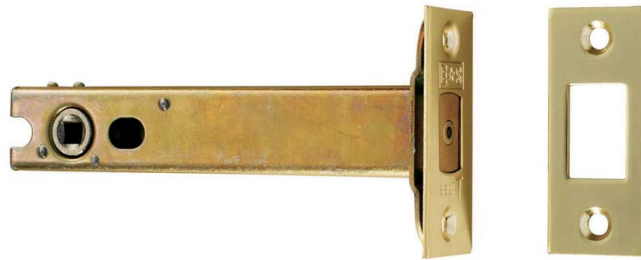

Easi-T Tubular Dead Bolt

TLD5025 Range

Tubular Dead Bolt. with either 5mm or 8mm follower option. Commonly used as a bathroom deadbolt using a separate turn and release. Certified to BS EN 12209.