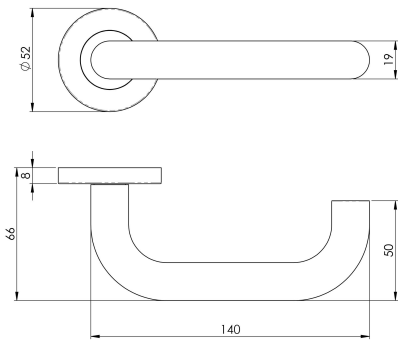

Nera Safety Lever on Sprung Rose Grade 201

CSL1190 Grade 201

Lever on concealed fix press on round rose. Safety Lever, a 19mm round bar return to door lever. Ideal for public/office doors where a more ergonomic operation is a necessary requirement. Part of the Steelworx range in grade 201 Stainless Steel.