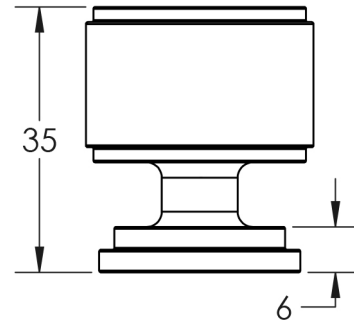

TECHNICAL DRAWING

FINISHES

- Antique Brass
- Dark Bronze
- Polished Nickel
- Satin Brass
- Satin Nickel