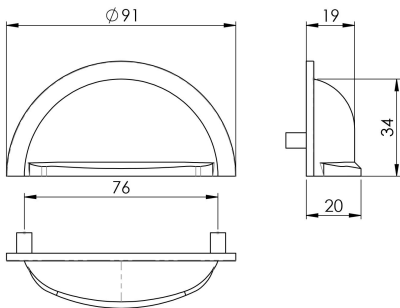

Oxford Cup Pull 76mm

FTD558

A traditional style but given a modern uplift with its sleek surface and the stepped border accentuating the outline of the cup this will look good in any modern environment. Part of the Fingertip Cup Pull Range.