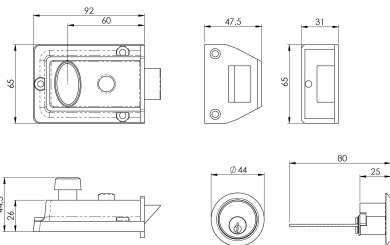

Traditional Rim Cylinder Nightlatch

RCN8160

Traditional Rim Cylinder Nightlatch 60mm, c/w matching finish cylinder and 3 keys. A robust nightlatch providing a complete security solution for internal or external doors. The slide snib function allows the latch bolt to remain retracted permitting the door to remain unlocked if required. Comes with a 5 year mechanical guarantee and is suitable for use in domestic, and commercial environments.