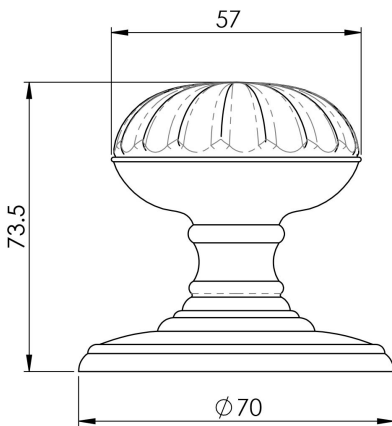

Delamain Flower Knob

DK36CFB

Functional and attractive the knob features a flower design, with each petal carefully crafted to show smooth, round edges that are comfortable to grip. When the knob is fitted to the door the flower design can be seen clearly as it is the part of the knob which is grasped to open the door. The knob is mounted on a concealed fix rose thus no fixings are visible. Comes with a 10 year mechanical guarantee.