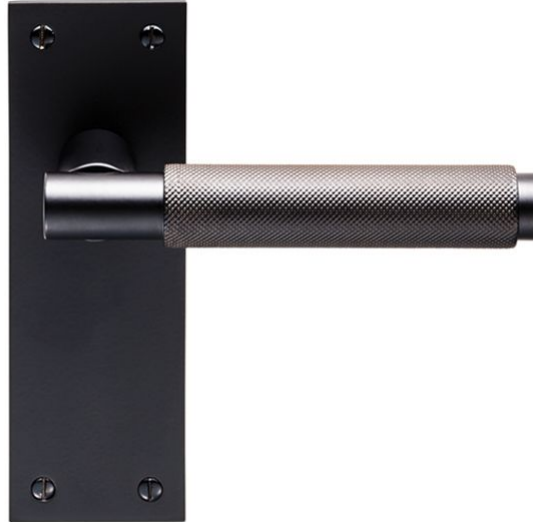

Varese Lever on Backplate Range

Varese Lever on Backplate Range

A stylish knurled for grip round bar lever on slim backplate. Comes with a 25 year mechanical guarantee and is suitable for domestic and commercial use.

Suitable only for doors with a minimum depth of 44mm.