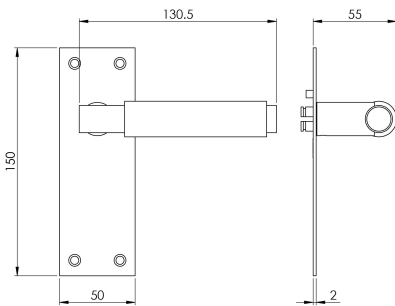

Varese Lever on Backplate Range

Varese Lever on Backplate Range

A stylish knurled for grip round bar lever on slim backplate. Comes with a 25 year mechanical guarantee and is suitable for domestic and commercial use.

Suitable only for doors with a minimum depth of 44mm.