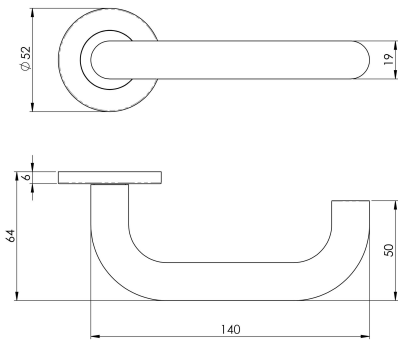

Nera Lever on 6mm Slim Fit Sprung Rose

CSL1190/6SSS

NERA Lever on concealed fix press on sprung round rose. Safety Lever, a 19mm round bar return to door lever. Ideal for public/office doors where a more ergonomic operation is a necessary requirement. Certified to BS8300 to meet the needs of disabled people.