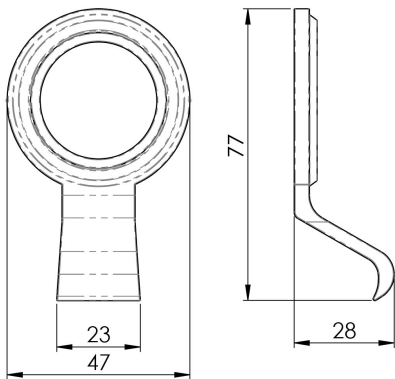

Architectural Quality Cylinder Latch Pull

AQ40 Range

A highly popular latch pull. Fitting around a Yale type cylinder used on a night latch, it is used to pull the door closed from the outside. The lower part of the pull projects further forward than standard pulls thus providing ample finger purchase.