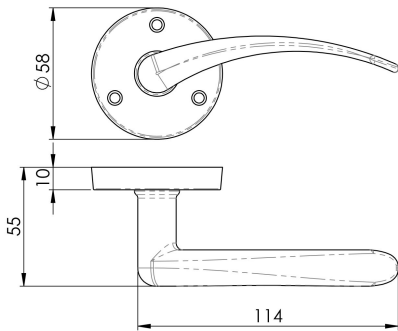

Victorian Wing Lever on Round Rose

DL66 Range

An elegant slim curved lever on a round rose. The arched lever handle features a sleek curve, thinning out towards the end for a comfortable and ergonomic grip. The three point fixing provides secure and easy installation. A contemporary door handle that features a sophisticated and chic design.