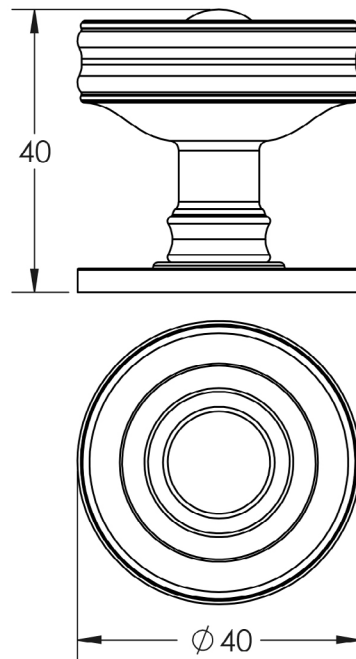

TECHNICAL DRAWING

FINISHES

- Antique Brass
- Dark Bronze
- Polished Nickel
- Satin Brass
- Satin Nickel