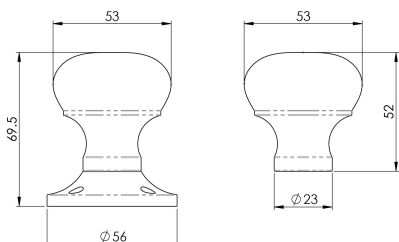

Mushroom Rim Knob

M35R

The smooth larger than average mushroom shaped knob is substantial and easy to grip. Sturdy and durable making it suitable for demanding environments. For use with rim locks. Comes with a 10 year mechanical guarantee.