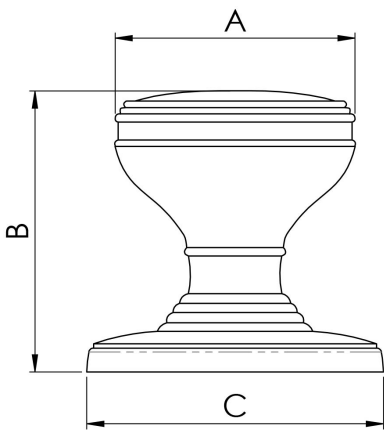

Delamain Plain Knob

DK47

A plain topped knob with sweeping lines around the outer edge on a ringed tiered stem and rose. Designed to compliment the mortice knobs in the Delamain range. Available in different finishes and sizes.