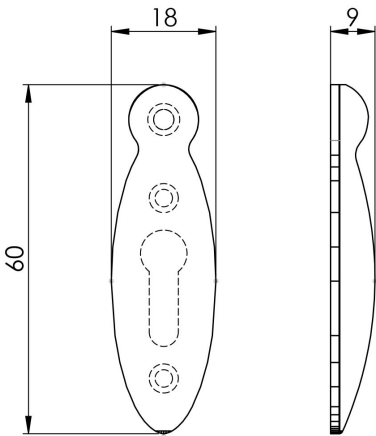

Pear Drop Covered Escutcheon

AQ45 Range

A stylish pear-drop style escutcheon for standard keyway locks. The cover pivots at the top to reveal the slim keyplate. Screw fixing points above and below the keyhole profile.