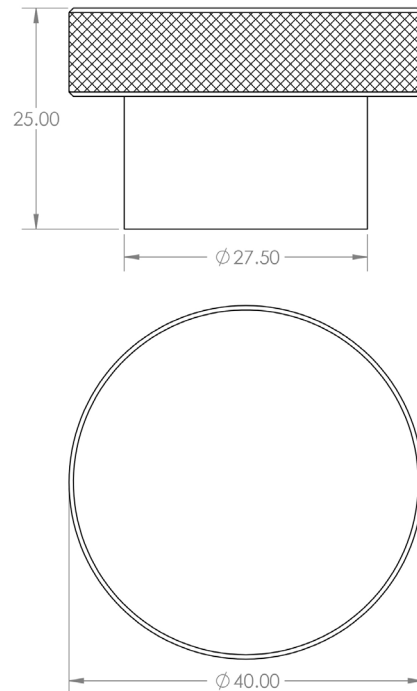

CODE

HOX140

DESCRIPTION

Wenlock Cupboard Knob - 40mm

STANDARDS

PRODUCT SPECIFICATION

- Matt lacquered solid brass
- Available in 30mm
- Matching cabinet handle available
- M4 fixing

TECHNICAL DRAWING