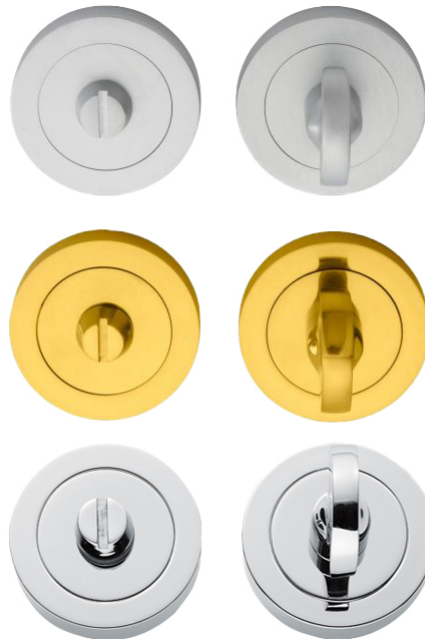

Thumbturn and Release

AA12 Range

A Slim half moon shaped turn with a coin release on a concealed fix rose. Coin release permits access in an emergency. Longer spindle version available for wider doors. Comes with a 10 year mechanical guarantee and is suitable for domestic and commercial use.