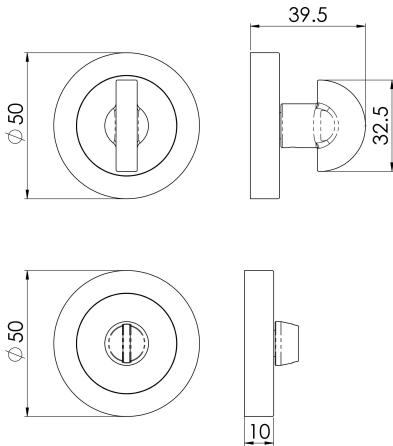

Thumbturn and Release

AA12 Range

A Slim half moon shaped turn with a coin release on a concealed fix rose. Coin release permits access in an emergency. Longer spindle version available for wider doors. Comes with a 10 year mechanical guarantee and is suitable for domestic and commercial use.