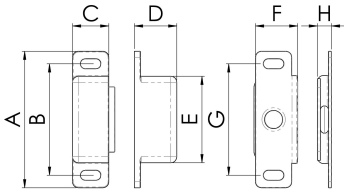

Superior Steel Magnetic Catch

FTD840

A steel magnetic catch suitable for use on wardrobes, cupboards and lightweight internal doors. Available in different finishes and pull strengths.