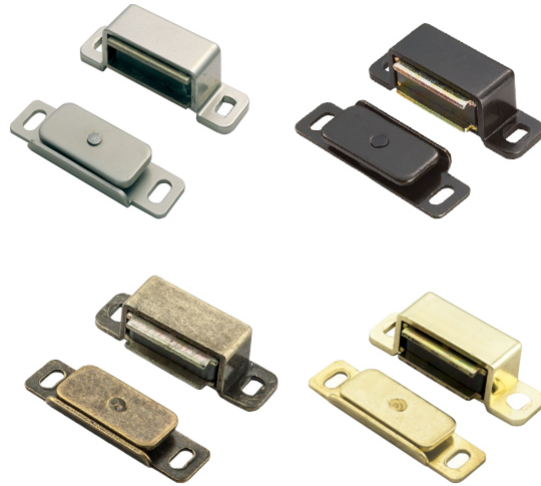

Superior Steel Magnetic Catch

FTD840

A steel magnetic catch suitable for use on wardrobes, cupboards and lightweight internal doors. Available in different finishes and pull strengths.