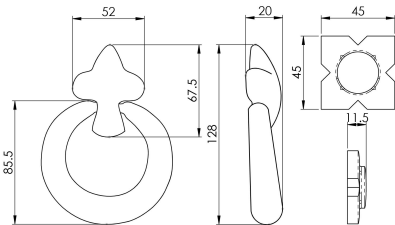

Ring Door Knocker

LF5590 Range

Black Antique ring door knocker. This ornate door knocker and strike plate will enhance any front door be it cottage or mansion. Authentic looks for more traditional older style settings. Comes with a 10 year mechanical guarantee.