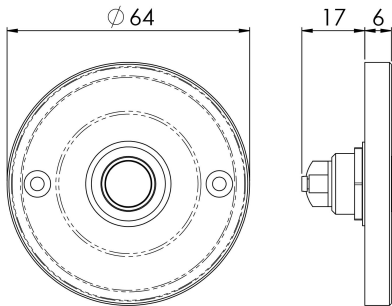

## Round Bell Push

### AQ30 Range

A classical and sophisticated bell push. The undulating curves on the plate make this stand out from the ordinary. Comes with a 10 year mechanical guarantee.