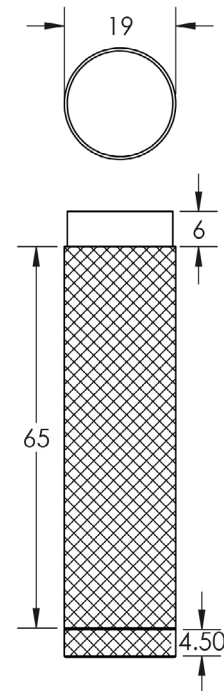

BURLINGTON RANGE

CODE

BUR968

DESCRIPTION

Wall Mounted Door Stop - Knurled

STANDARDS

PRODUCT SPECIFICATION

- Matt lacquered solid brass
- Wall mounted
- Choice of various bases

TECHNICAL DRAWING

FINISHES

-  Antique Brass
-  Dark Bronze
-  Polished Nickel
-  Satin Brass
-  Satin Nickel