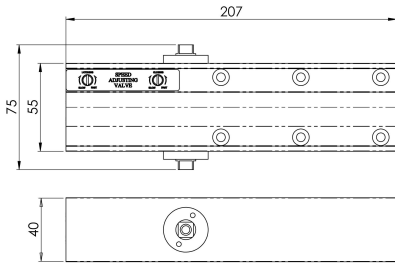

Overhead Door Closer Variable Power Size 2-4

DCT2024SV

- BS EN 1154 Fig 1 (4-8-4/2-1-1-3)
- BS EN 1154 Fig 6 (4-8-3-1-1-3)
- CE Marked (2812-CPR-AD0197)
- UKCA MArked (TBA)
- Certifire (CF646)
- 10 Year Mechanical Guarentee
- Timber Door fire 20-120 Minutes
- Fully Insulated Steel Door Fire Upto 240 Minutes