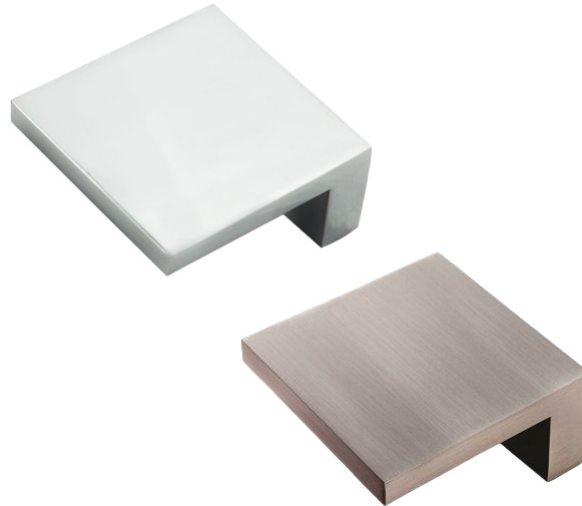

Gamma Knob

FTD4025

A no frills modernistic square L-shaped section knob. Plain and functional, easy to maintain.

FTD4025SN - DISCONTINUED WHEN STOCK IS GONE