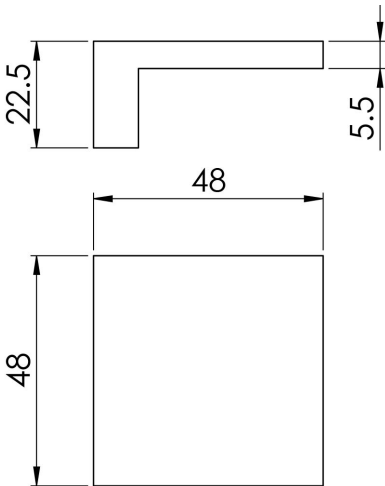

Gamma Knob

FTD4025

A no frills modernistic square L-shaped section knob. Plain and functional, easy to maintain.

FTD4025SN - DISCONTINUED WHEN STOCK IS GONE