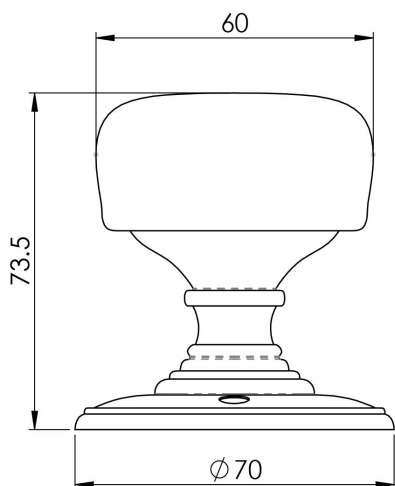

## Delamain Porcelain Knob White

### Delamain Porcelain Knob White

Pure white glazed half-porcelain knob on a Polished or satin chrome stem and rose. A superb choice for a traditional or old-fashioned home. Very practical and easy to maintain as well. Comes with a 10 year mechanical guarantee.