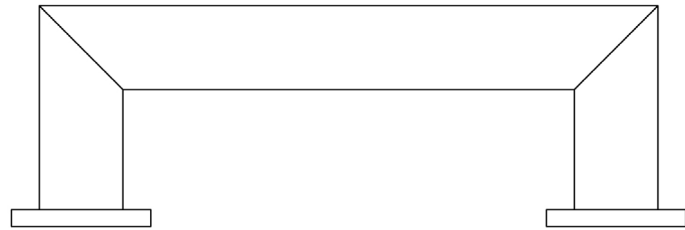

### PRODUCT SPECIFICATION

- Matt lacquered solid brass
- Optional roses included
- M4 fixing
- 3 sizes available