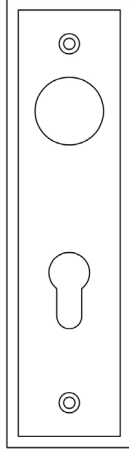

BURLINGTON RANGE