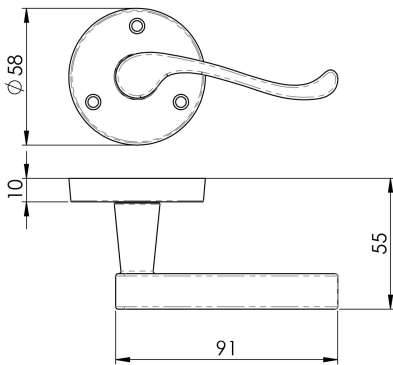

Victorian Scroll Lever on Round Rose

DL56 Range

A traditional Victorian styled scroll lever handle on a round rose. The upturned handle offers a comfortable grip and solid feel as well as long lasting use. A plain and simple minimalist style suitable for home or office. The three point fixing provides secure and easy installation.