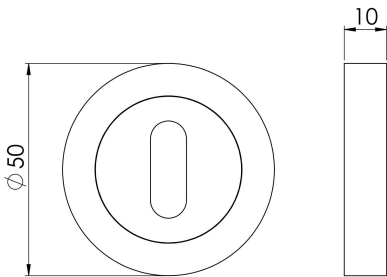

Lock Escutcheons

EUL002 Range

Lock profile escutcheon on a concealed fix screw on rose.
Designed to match the new finishes collection range of
designer handles on round roses.