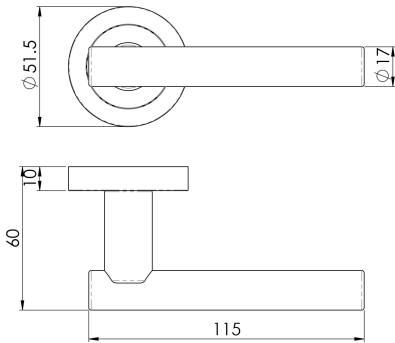

Calla Lever on Round Rose

AQ4 Range

Lever on concealed fix 2 part screw on round rose. A plain straight round bar lever which is easy to grasp and operate comfortably. Its minimalistic lines will look good in any environment. Comes with a 10 year mechanical guarantee and is Fire door rated.