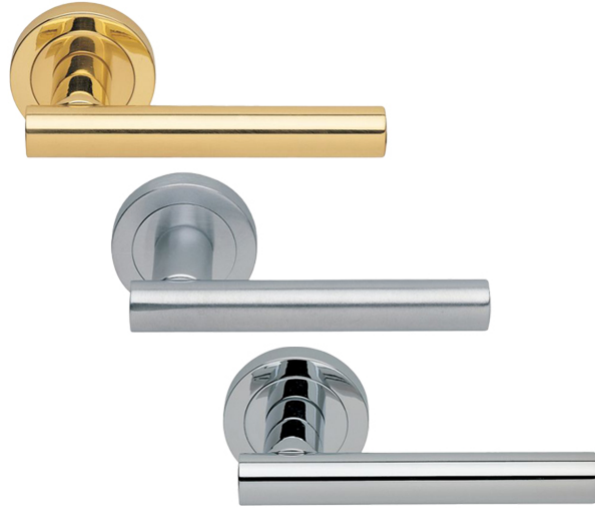

Calla Lever on Round Rose

AQ4 Range

Lever on concealed fix 2 part screw on round rose. A plain straight round bar lever which is easy to grasp and operate comfortably. Its minimalistic lines will look good in any environment. Comes with a 10 year mechanical guarantee and is Fire door rated.