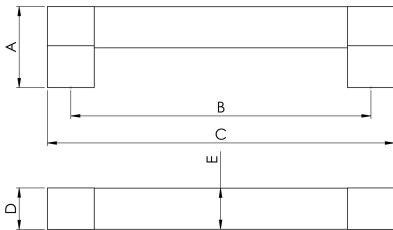

Large Keyhole Handle

FTD480

Large version Keyhole handle, so called due to the keyhole shaped end supports which hold the straight round bar handle. The design benefits from the contrast in the split finish, nicely offsetting the components. Available in different sizes.