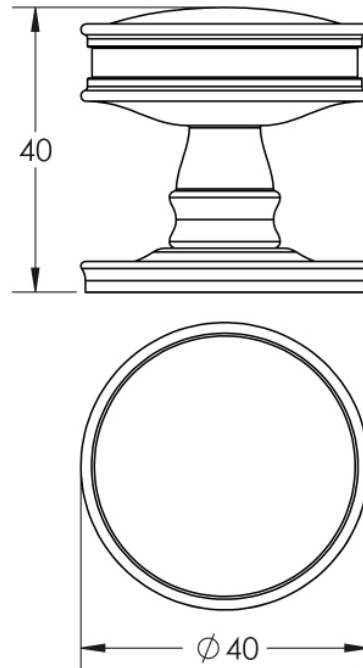

TECHNICAL DRAWING

FINISHES

- Antique Brass
- Dark Bronze
- Polished Nickel
- Satin Brass
- Satin Nickel