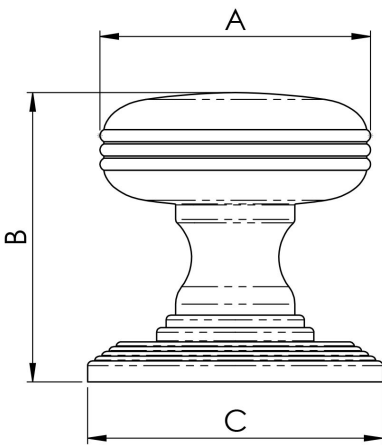

Delamain Ringed Knob

DK49

A simple classic smooth ringed knob. Featuring a ringed pattern around the knob and the tiered rose. Designed to compliment the mortice knobs in the Delamain range. Available in different finishes and sizes.