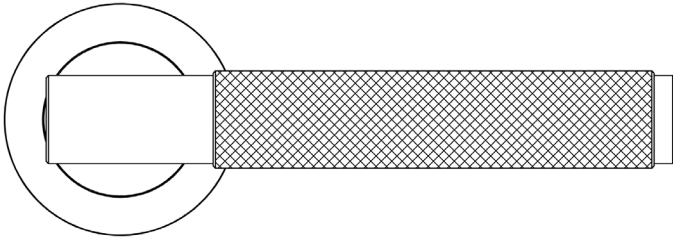

### DESCRIPTION

Bari Mitred Knurled Lever On Rose

### PRODUCT SPECIFICATION

- Suitable for FD30/60 minute timber doors
- Grade 5 corrosion
- Tested to 200,000 cycles
- Sprung rose
- 38mm centres
- Matt lacquered aluminium
- Suitable for doors 35-55mm
- Back to back fittings