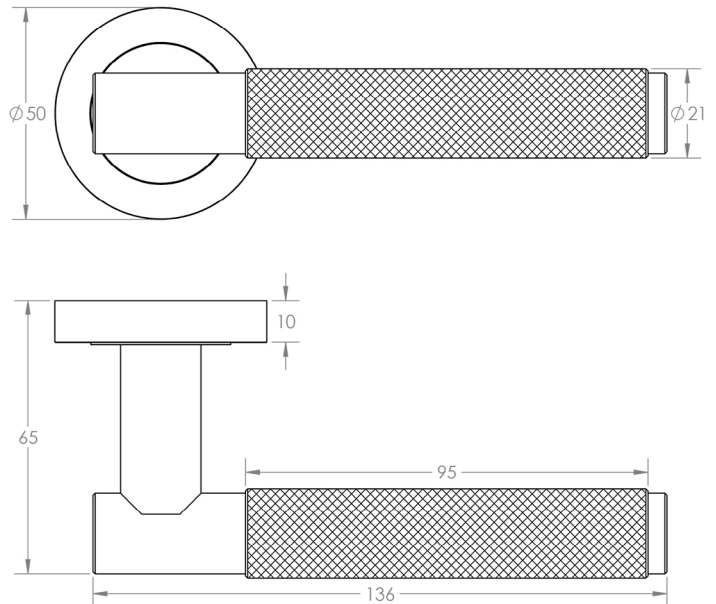

TECHNICAL DRAWING

FINISHES

- Antique Brass
- Matt Black
- Satin Brass