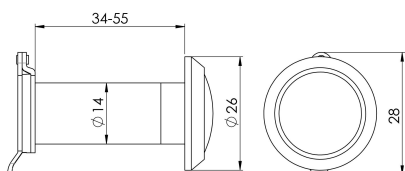

Door Viewer Glass Lens

AA77 Range

Standard style door viewer adds a useful security aspect to any door by enabling the user to see who is on the other side of the door before opening it. The viewer gives a 180° angle of vision.