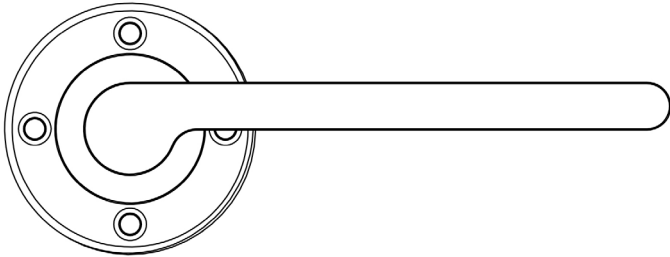

### CODE

BUR15

### DESCRIPTION

Fitzrovia Lever On Rose

### PRODUCT SPECIFICATION

- 38mm centres
- Matt lacquered solid brass
- Back to back fixing recommended
- Suitable for doors 35-55mm
- Choice of outer rose