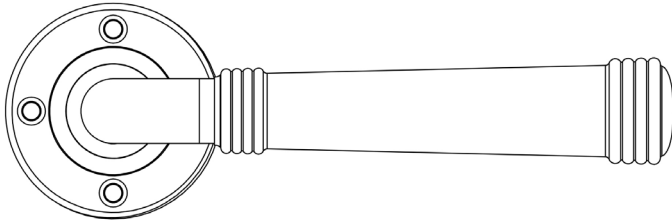

### CODE

BUR35

### DESCRIPTION

Highgate Lever On Rose

### PRODUCT SPECIFICATION

- 38mm centres
- Matt lacquered solid brass
- Back to back fixing recommended
- Suitable for doors 35-55mm
- Choice of outer rose