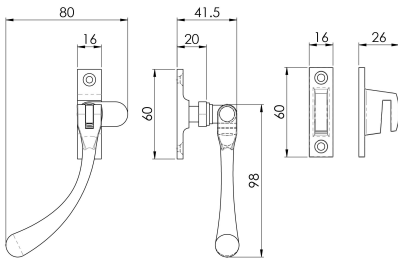

## Bulb End Casement Fastener

### WF11 Range

Robust window casement fastener for timber windows.  
Non locking. Suitable for weather stripped windows.  
Available in two sizes.