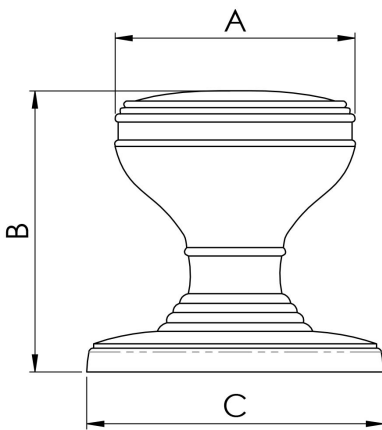

Delamain Plain Knob

DK47

A plain topped knob with sweeping lines around the outer edge on a ringed tiered stem and rose. Designed to compliment the mortice knobs in the Delamain range. Available in different finishes and sizes.