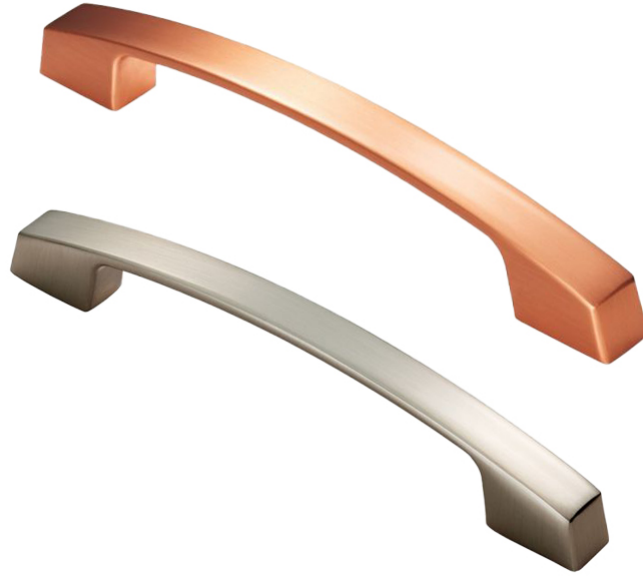

## Bridge Handle

FTD3165

A gently curving flat front handle on robust end supports.  
Practical and easy to maintain. Available in 128mm or  
160mm Options