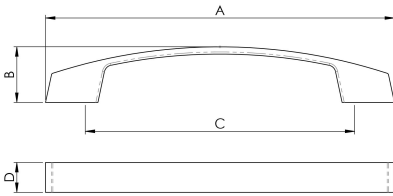

## Bridge Handle

FTD3165

A gently curving flat front handle on robust end supports.  
Practical and easy to maintain. Available in 128mm or  
160mm Options