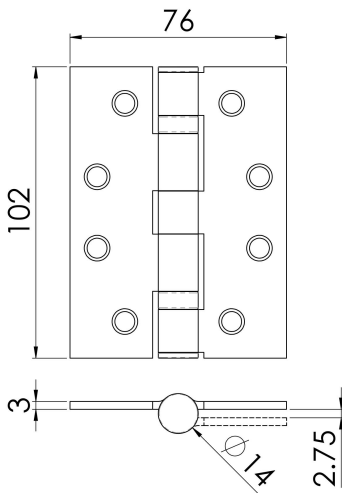

Enduro Grade 13 Ball Bearing P Hinge

HIN1433P

- BS EN 1935:2002 (4-7-6-1-1-4-0-13)
- CE Marked (CE2812)
- UKCA Marked (1121)
- 120kg Max Leaf Weight
- [SSS/BSS Certifire \(CF339\)](#)
- [AB/SB/MB/MBRZ Certifire \(CF5776\)](#)
- Construction Products Regulation 2011 DOP No. CAB003