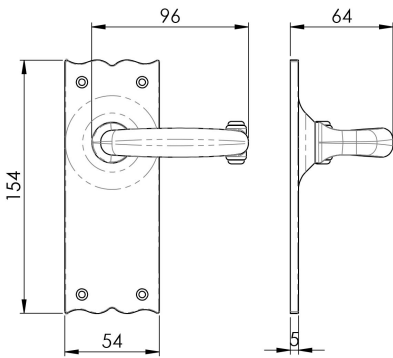

## Traditional Lever on Backplate

LF5502 Range

Black Antique lever on backplate. An elegant and traditionally designed inward curved handle, ending with a wrapped flange flourish. The decorative backplate with undulating edging top and bottom give a softer traditional appearance to the door handle. Comes with a 10 year mechanical guarantee.