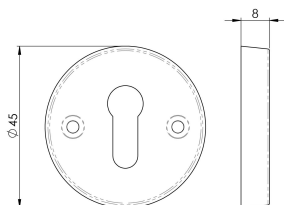

## Standard Profile Escutcheon

AA345SC

Open plain face fix Standard lock profile escutcheon on a robust 8mm deep  
[base.carlislebrass.com/media/careinstruction/file/chrome](http://base.carlislebrass.com/media/careinstruction/file/chrome).