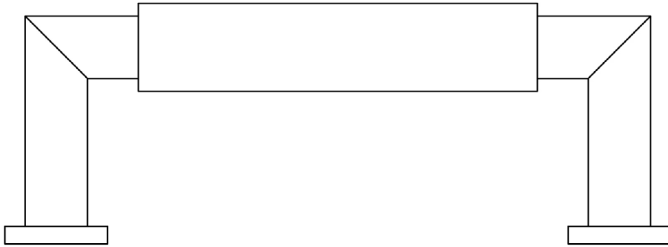

CODE

BUR310

DESCRIPTION

Westminster Cabinet Handle

STANDARDS

PRODUCT SPECIFICATION

- Matt lacquered solid brass
- Optional roses included
- M4 fixing