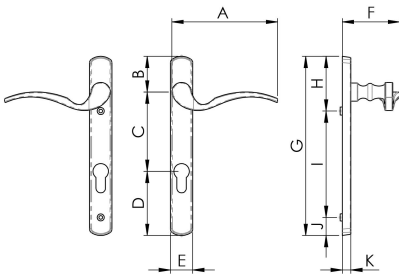

Scroll Lever on Narrow Plate

M140NP

Fashionable, traditional style scroll lever on a Euro lock narrow backplate. It has a Euro profile keyhole and operates a multipoint lock. This handle is handed depending on which side the door is hinged and whether inward or outward opening. The right or left option will need to be specified when ordering.