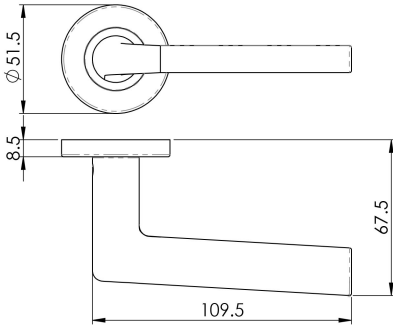

Serozzetta Uno Lever on Round Rose

SZC010

Lever on a concealed fix press on round rose. A rounded straight lever, simple but elegant, ideal for creating a minimalistic effect. Ergonomic and comfortable to use, ideal for heavy use in the office or school. Comes with a 10 year mechanical guarantee and is Fire door rated.