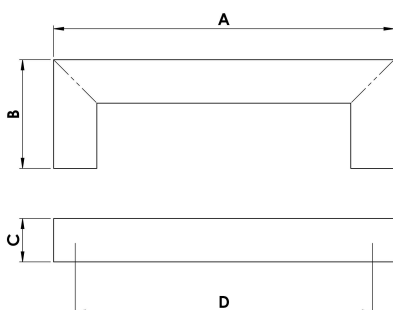

Linear Handle

FTD403

The clean lines together with industrial contemporary styling create the look and feel of the Linear handles. Suited to minimalist flat doors and drawers and idea for kitchens, bedrooms, bathrooms and occasional furniture. The stainless steel finish compliments existing appliances and accessories through the home.